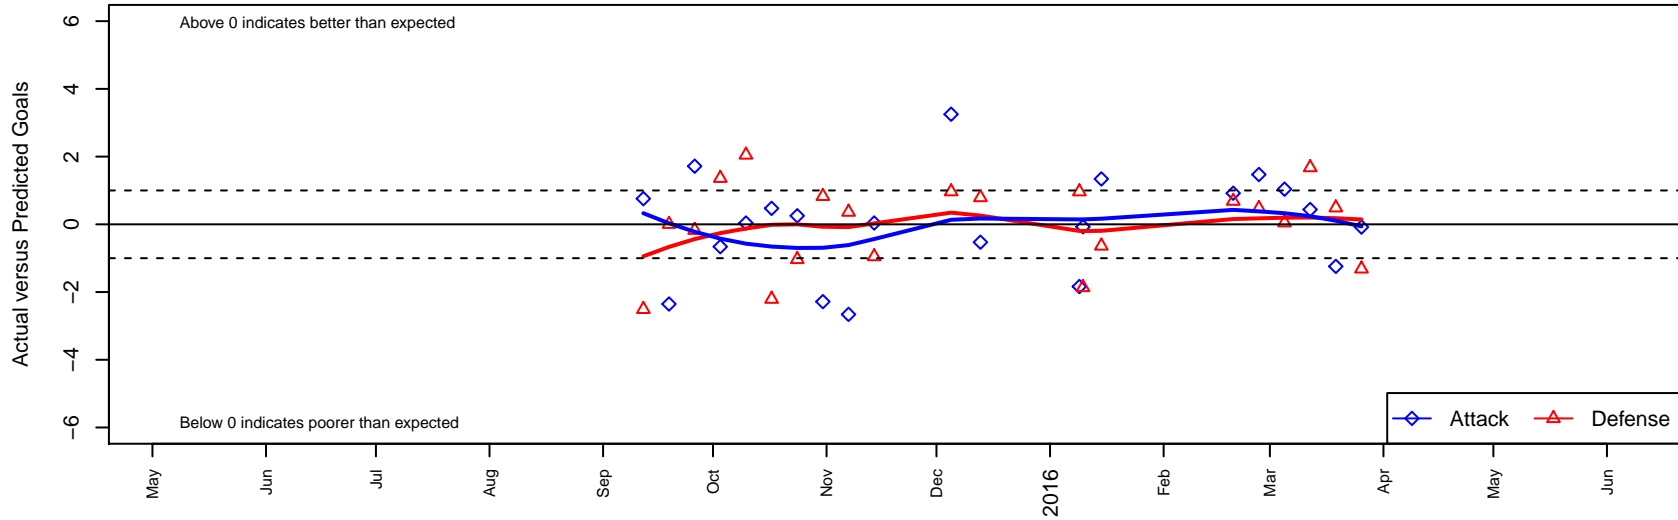

Seattle United W White B01

Seattle United Regional
 Seattle, WA
 B01 total strength=1019
 attack=2.78 defense=1.64
 fall league = NPSL Div 2 U14
 spr league = Spr NPSL Div 2 U14

alt names used:
 Seattle United West B01 White
 Seattle United West B01 White
 Seattle United West B01 White

Venues played:
 2015 NPSL Division 2 U14
 2015 Founders Cup B01
 2015 Spr NPSL Division 2 U14

Seattle United W White B01
 Dots are actual minus expected GF (blue circles) and GA (red triangles).
 Blue line is smoothed change in attack strength. Red is smoothed change in defense strength.

**attack and defense variance (black dot)
relative to other teams
and top 10 in region**

**attack and defense rating
relative to others at age
and all opponents in last 13 months**

Performance relative to 13 month average