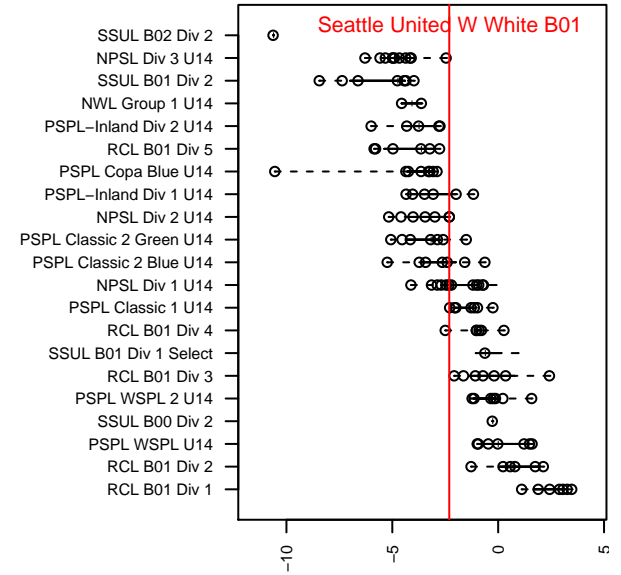

Seattle United W White B01

Seattle United Regional
 Seattle, WA
 B01 total strength=1019
 attack=2.78 defense=1.64
 fall league = NPSL Div 2 U14
 spr league = Spr NPSL Div 2 U14

alt names used:
 Seattle United West B01 White
 Seattle United West B01 White
 Seattle United West B01 White

Venues played:
 2015 NPSL Division 2 U14
 2015 Founders Cup B01
 2015 Spr NPSL Division 2 U14

Seattle United W White B01
 Dots are actual minus expected GF (blue circles) and GA (red triangles).
 Blue line is smoothed change in attack strength. Red is smoothed change in defense strength.

**attack and defense variance (black dot)
relative to other teams
and top 10 in region**

**attack and defense rating
relative to others at age
and all opponents in last 13 months**

Performance relative to 13 month average